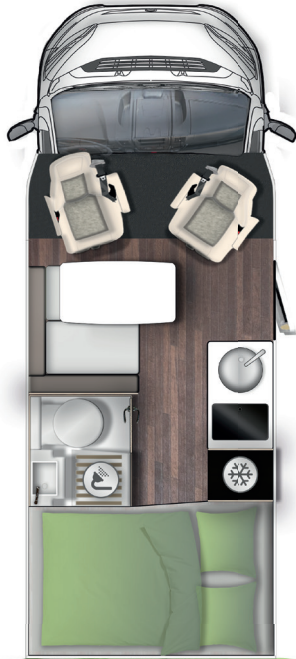

Forster Halfintegraal

FT 599 HB
5.990 mm

FT 649 SB
6.490 mm

FT 659 EB
6.590 mm

FT 699 LF
6.990 mm

FT 699 EB
6.990 mm

Forster Halfintegraal